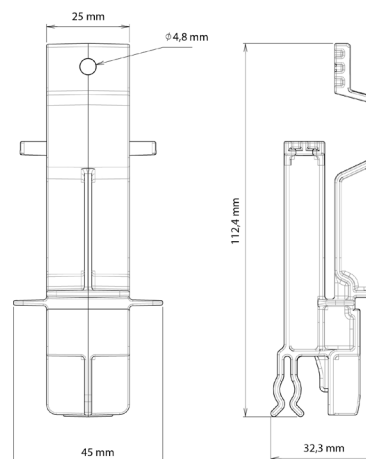

CLIP-ON FINISHING PROFILE FOR PAVED TERRACE

BENEFITS

- Locks the edge finishing profile in place.
- Provides a visual reference for correct alignment of the slabs.
- Compatible with Profildeck® aluminium joist 27 & 55 mm.

APPLICATIONS

- Secures the Jouplast® edge finishing profile in place on the Profildeck® aluminium joist.

RECOMMENDATIONS

- Terraces and patios for pedestrian use only.
- Outdoor use only.
- At the end of Profildeck® joist, use one clip.
- For corner covering, use 2 clips.
- Along Profildeck® joist, use one clip every 80 cm.
- For joist end finishing: insert the clip into the joist rail on the slab side.
- For joist length finishing: position the clip on the joist rail (the notch provides a visual reference).
- Secure using Profildeck® structural screws.

TECHNICAL DETAILS

- Material: recycled polypropylene
- Colour: black
- Dimensions: 112,4 x 45 x 32,3 mm
- Weight: 28 g
- Resistance to temperature from -30°C to +60°C
- UV and frost resistant

PACKING

- 8 pieces per bag (10 bags per box)