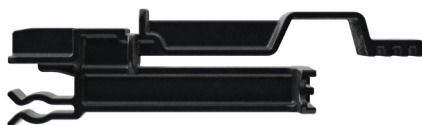

CLIP-ON FINISHING PROFILE FOR PAVED TERRACE

BENEFITS

- Locks the edge finishing profile in place.
- Provides a visual reference for correct alignment of the slabs.
- Compatible with Profildeck® aluminium joist 27 & 55 mm.

APPLICATIONS

- Secures the Jouplast® edge finishing profile in place on the Profildeck® aluminium joist.

RECOMMENDATIONS

- Terraces and patios for pedestrian use only.
- Outdoor use only.
- At the end of Profildeck® joist, use one clip.
- For corner covering, use 2 clips.
- Along Profildeck® joist, use one clip every 80 cm.
- For joist end finishing: insert the clip into the joist rail on the slab side.
- For joist length finishing: position the clip on the joist rail (the notch provides a visual reference).
- Secure using Profildeck® structural screws.

TECHNICAL DETAILS

- Material: recycled polypropylene
- Colour: black
- Dimensions: 112,4 x 45 x 32,3 mm
- Weight: 28 g
- Resistance to temperature from -30°C to +60°C
- UV and frost resistant

PACKING

- 8 pieces per bag (10 bags per box)