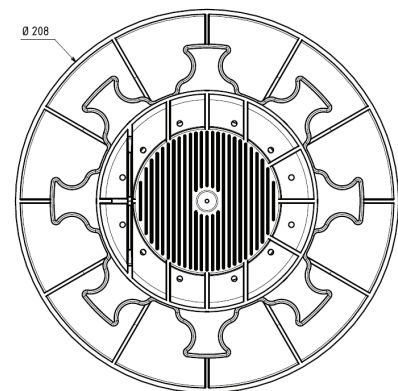

TOP VIEW

RESISTANCE

- › Resistance to crushing test exceeds 1T

PACKING

60 pcs per bag
Weight : 14 kg

16 bags per pallet
Weight : 243.5 kg

RECOMMENDATIONS

- › Terraces and patios for pedestrian use only
- › Outdoor use only
- › The sub frame must be constructed using wooden or metallic material only (not composite)
- › Conforms to French regulation DTU 51.4