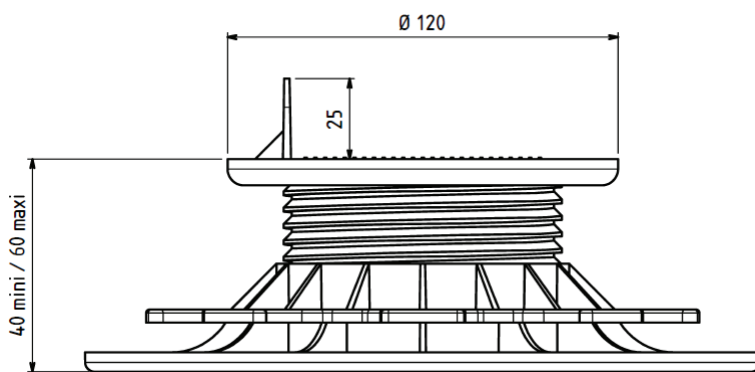

DECKING RISER PEDESTAL

ADJUSTMENT IN HEIGHT 40/60 MM

Jouplast®

TECHNICAL DETAILS

- › Material : Polypropylene
- › Colour : black, green nut
- › Basis diameter : 208 mm
- › Adjustable Height : mini: 40 mm / maxi: 60 mm
- › Support surface : 120 mm
- › Vertical lug height : 25 mm
- › Weight : 0.230 kg
- › Resistance to extreme temperature from -30°C to +60°C
- › UV and FROST resistant
- › 100% recyclable