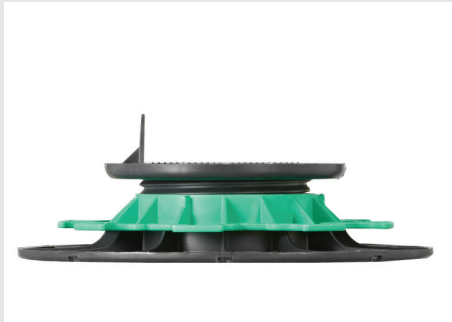

DECKING RISER PEDESTAL

ADJUSTMENT IN HEIGHT 40/60 MM

Jouplast®

TECHNICAL DETAILS

- › Material : Polypropylene
- › Colour : black, green nut
- › Basis diameter : 208 mm
- › Adjustable Height : mini: 40 mm / maxi: 60 mm
- › Support surface : 120 mm
- › Vertical lug height : 25 mm
- › Weight : 0.230 kg
- › Resistance to extreme temperature from -30°C to +60°C
- › UV and FROST resistant
- › 100% recyclable

APPLICATIONS

- › To build decking made of wood or composite boards, for pedestrian use only.

BENEFITS

- › No additional tools : adjustable with one hand
- › Suitable with FIXEGO®: Invisible fixing for wooden decking board
- › Suitable with Jouplast® accessories