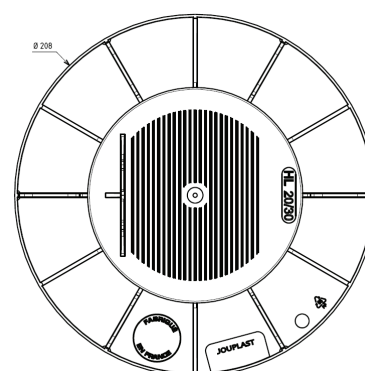

TOP VIEW

RESISTANCE

- › Resistance to crushing test exceeds 1T

PACKING

60 pcs per box
Weight : 9.5 kg

25 boxes per pallet
Weight : 273 kg

RECOMMENDATIONS

- › Terraces and patios for pedestrian use only
- › Outdoor use only
- › The sub frame must be constructed using wooden or metallic material only (not composite)
- › Conforms to French regulation DTU 51.4

Document protected by copyright. Any reproduction, copy, extraction, reuse in others publications, translation or adaptation, display, distribution or modification, in whole or in part, without the written consent of TMP CONVERT - JOUPLAST is strictly prohibited and will be sanctioned. TMP CONVERT JOUPLAST reserves the right to add, modify or delete information to any time without warning.

French Manufacturer

www.jouplast.com

CRÉATEUR EN PLASTURGIE