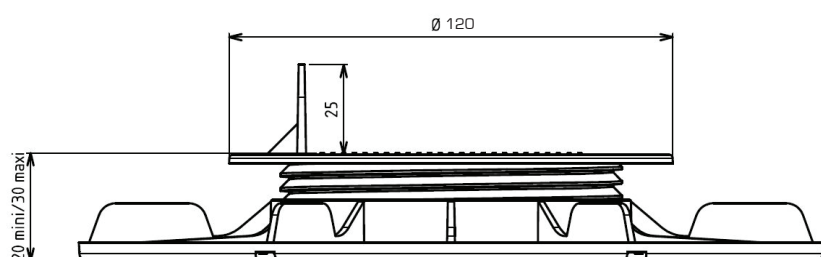

## ADJUSTMENT IN HEIGHT 20/30 MM

Jouplast®

### TECHNICAL DETAILS

- › Material : Polypropylene
- › Colour : black, green nut
- › Adjustable height : mini: 20 mm / maxi: 30 mm
- › Basis diameter : 208 mm
- › Support surface diameter : 120 mm
- › Vertical lug height : 25 mm
- › Weight : 0.154 kg
- › Resistance to extreme temperature from -30°C to +60°C
- › UV and FROST resistance
- › 100% recyclable