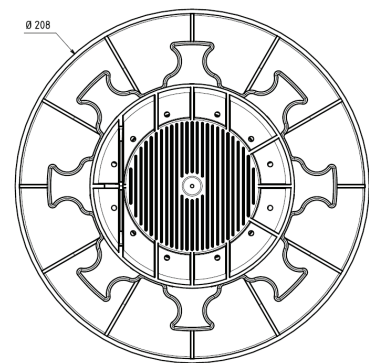

TOP VIEW

RESISTANCE

- › Resistance to crushing test exceeds 1T

PACKING

40 pcs per bag
Weight : 20 kg

8 bags per pallet
Weight: 180 kg

RECOMMENDATIONS

- › Terraces and patios for pedestrian use only
- › Outdoor use only
- › The sub frame must be constructed using wooden or metallic material only (not composite)
- › Conforms to French regulation DTU 51.4

Document protected by copyright. Any reproduction, copy, extraction, reuse in others publications, translation or adaptation, display, distribution or modification, in whole or in part, without the written consent of TMP CONVERT - JOUPLAST is strictly prohibited and will be sanctioned. TMP CONVERT JOUPLAST reserves the right to add, modify or delete information to any time without warning.

French Manufacturer

www.jouplast.com

TMP
CONVERT
— CRÉATEUR EN PLASTURGIE —