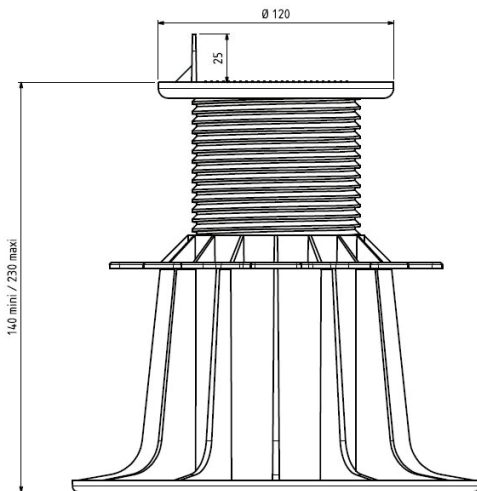

DECKING RISER PEDESTAL

ADJUSTMENT IN HEIGHT 140/230MM

TECHNICAL DETAILS

- › Material : Polypropylene
- › Colour : black, green nut
- › Basis diameter : 208 mm
- › Adjustable height : mini: 140 mm / maxi: 230 mm
- › Support surface diameter : 120 mm
- › Vertical lug height : 25 mm
- › Weight : 0.497 kg
- › Resistance to extreme temperature from -30°C to +60°C
- › UV and frost resistant
- › 100% recyclable