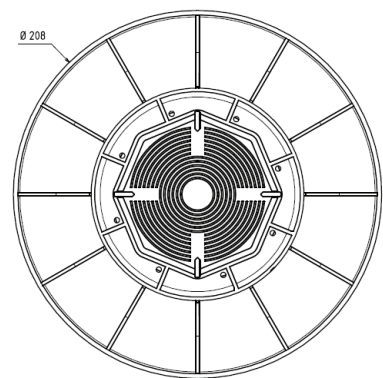

TOP VIEW

RESISTANCE

- › Resistance to crushing test exceeds 1 T

PACKING

60 pcs per bag
Weight : 12 kg

16 bags per pallet
Weight : 230 kg

RECOMMENDATIONS

- › Terraces and patios for pedestrian use only
- › Outdoor use only
- › Ceramic/Porcelain paving - T7, T11 or F+ standard