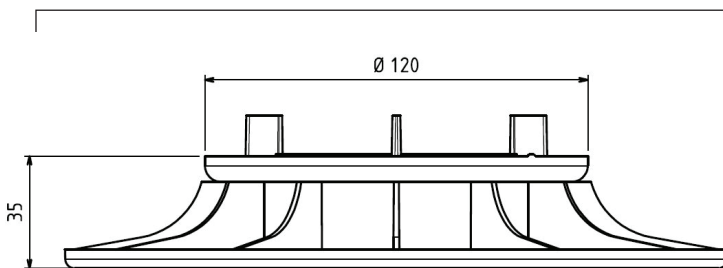

PAVING RISER PEDESTAL

FIX HEIGHT 35 MM

TECHNICAL DETAILS

- › Material : Polypropylene
- › Colour : black
- › Basis diameter : 208 mm
- › Support surface diameter : 120 mm
- › Fix height : 35 mm
- › Spacers : Height : 12 mm / Thickness : 3 mm / Qty : 4
- › Weight : 0.177 kg
- › Resistance to extreme temperature from -30°C to +60°C
- › UV and frost resistant
- › 100% recyclable

APPLICATIONS

- › To create terraces and patios with paving, ceramics, tiles, concrete slabs or wooden grating.

BENEFITS

- › Spacers can be split easily

TOP VIEW

RESISTANCE

- › Resistance to crushing test exceeds 1 T