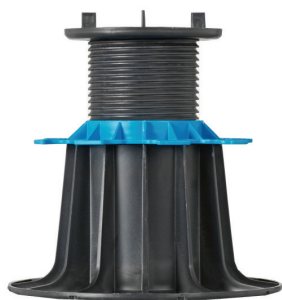

PAVING RISER PEDESTAL

ADJUSTMENT IN HEIGHT 140/230 MM

Jouplast®

TECHNICAL DETAILS

- › Material : Polypropylene
- › Colour : black, blue nut
- › Adjustable height : mini: 140 mm / maxi: 230 mm
- › Spacers : Height : 9 mm / Thickness : 3 mm / Quantity : 4
- › Basis diameter : 208 mm
- › Support surface diameter : 120 mm
- › Weight : 0.498 kg
- › Resistance to extreme temperature from -30°C to +60°C
- › UV and frost resistant
- › 100% recyclable

APPLICATIONS

- › To create terraces and patios with paving, ceramics, tiles, concrete slabs or wooden grating.
- › Suitable for flat roof

BENEFITS

- › Acoustic damper included
- › Spacers can be split easily
- › Suitable with JOUPLAST® accessories