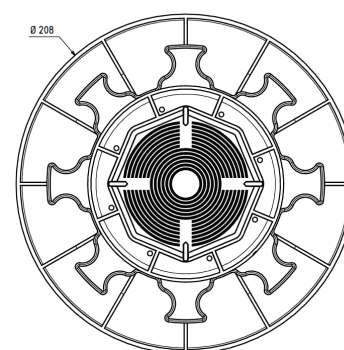

TOP VIEW

RESISTANCE

- › Resistance to crushing test exceeds 1 T

PACKING

40 pcs per bag
Weight : 20 kg

8 bags per pallet
Weight : 183 kg

RECOMMENDATIONS

- › Terraces and patios for pedestrian use only
- › Outdoor use only
- › Ceramic/Porcelain paving - T7 or T11 standard
- › Conforms to French regulation DTU 43.1

Document protected by copyright. Any reproduction, copy, extraction, reuse in others publications, translation or adaptation, display, distribution or modification, in whole or in part, without the written consent of TMP CONVERT - JOUPLAST is strictly prohibited and will be sanctioned. TMP CONVERT JOUPLAST reserves the right to add, modify or delete information to any time without warning.

French Manufacturer

www.jouplast.com

— CRÉATEUR EN PLASTURGIE —