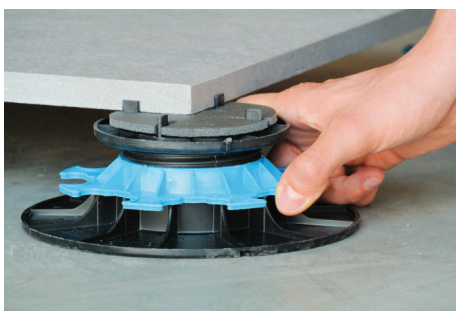

PAVING RISER PEDESTAL

ADJUSTMENT IN HEIGHT 140/230 MM

Jouplast®

TECHNICAL DETAILS

- › Material : Polypropylene
- › Colour : black, blue nut
- › Adjustable height : mini: 140 mm / maxi: 230 mm
- › Spacers : Height : 9 mm / Thickness : 3 mm / Quantity : 4
- › Basis diameter : 208 mm
- › Support surface diameter : 120 mm
- › Weight : 0.498 kg
- › Resistance to extreme temperature from -30°C to +60°C
- › UV and frost resistant
- › 100% recyclable

APPLICATIONS

- › To create terraces and patios with paving, ceramics, tiles, concrete slabs or wooden grating.
- › Suitable for flat roof

BENEFITS

- › Acoustic damper included
- › Spacers can be split easily
- › Suitable with JOUPLAST® accessories