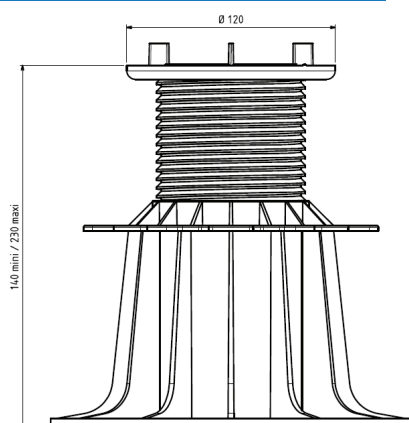

PAVING RISER PEDESTAL

ADJUSTMENT IN HEIGHT 140/230 MM

Jouplast®

TECHNICAL DETAILS

- › Material : Polypropylene
- › Colour : black, blue nut
- › Adjustable height : mini: 140 mm / maxi: 230 mm
- › Spacers : Height : 9 mm / Thickness : 3 mm / Quantity : 4
- › Basis diameter : 208 mm
- › Support surface diameter : 120 mm
- › Weight : 0.498 kg
- › Resistance to extreme temperature from -30°C to +60°C
- › UV and frost resistant
- › 100% recyclable

TOP VIEW

RESISTANCE

- › Resistance to crushing test exceeds 1 T

PACKING

40 pcs per bag
Weight : 20 kg

8 bags per pallet
Weight : 183 kg

RECOMMENDATIONS

- › Terraces and patios for pedestrian use only
- › Outdoor use only
- › Ceramic/Porcelain paving - T7 or T11 standard
- › Conforms to French regulation DTU 43.1